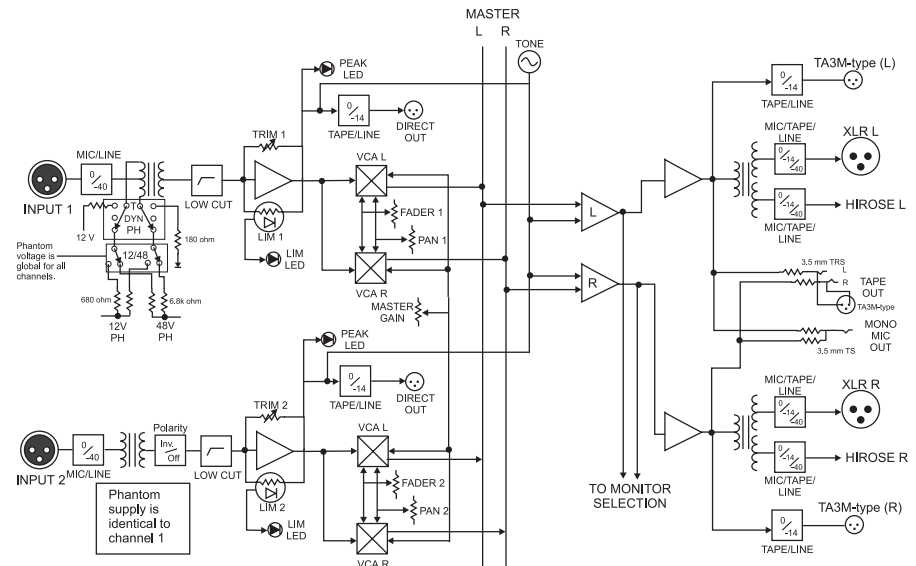

Two Stereo Returns

Monitor multiple cameras or camera and IFB in headphones.

Pop-Up Pots for Secondary Controls

Frees up the control surface for important controls.

Durable, Light-Weight Construction

Easy to carry whenever and wherever you need.

442 Field Production Mixer

FRONT PANEL

INPUT PANEL

OUTPUT PANEL

INPUT/OUTPUT BLOCK DIAGRAM

SOUND DEVICES

Sound Devices, LLC

300 Wengel Drive, P.O. Box 576