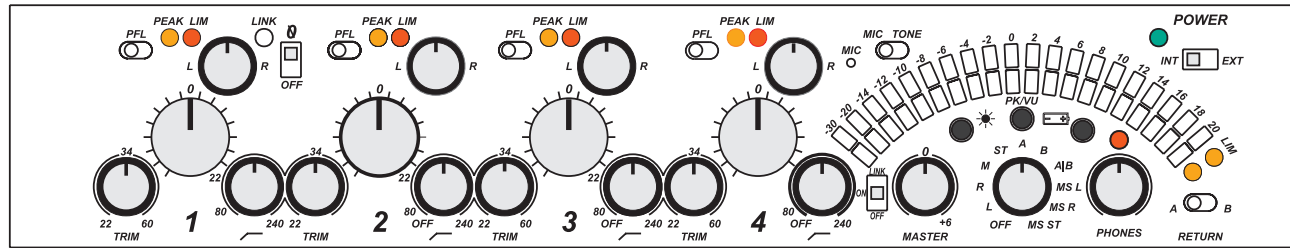

442 Field Production Mixer

FRONT PANEL