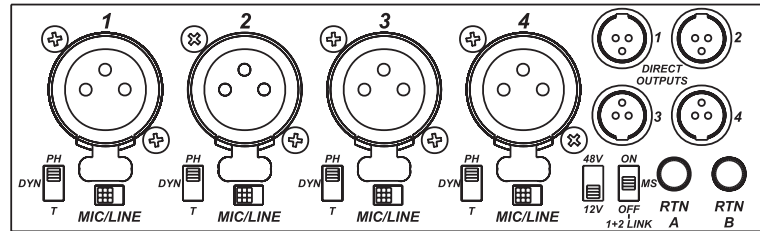

INPUT PANEL