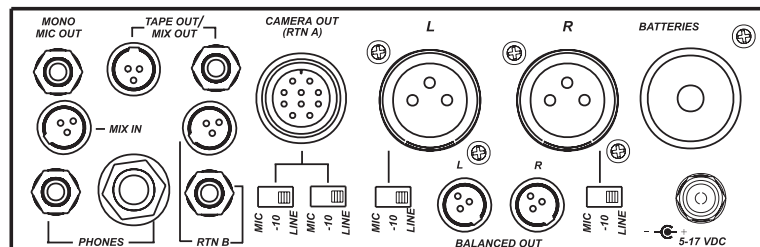

OUTPUT PANEL