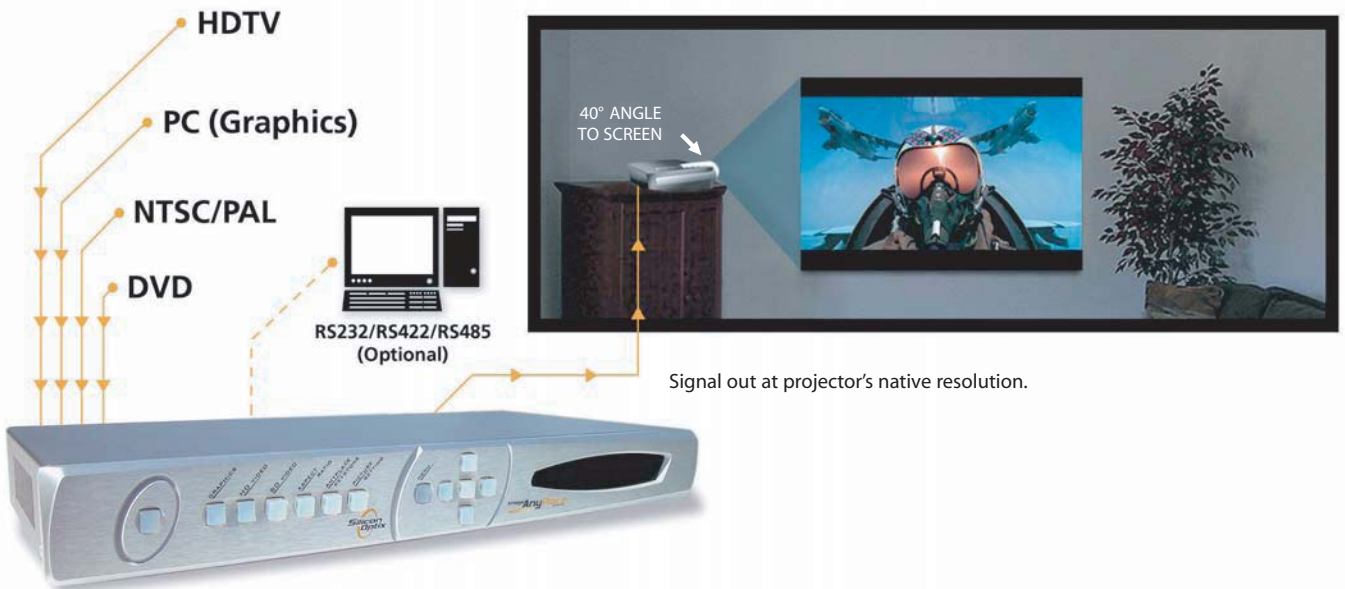

##### FLEXIBILITY AND EASE OF USE

- Magnify, scroll, and pan through all inputs
- Aspect ratio conversion for 16:9 and 4:3
- Control via front-panel, IR remote, or serial link
- Adjustments for contrast, brightness, gamma, hue, saturation, and color temperature
- Compact size – 1U height and rack-mountable

IMAGE ANYPLACE

IMAGE ANYPLACE FRONT PANEL

IMAGE ANYPLACE BACKPLANE

TYPICAL IMAGE ANYPLACE APPLICATION

ORDERING OPTIONS

- |                           |                       |  |
|---------------------------|-----------------------|--|
| 1. Image AnyPlace         | P/N: IA-100           | Video/graphics scaler with geometry correction for projection onto flat surfaces.  |
| 2. eWARP Designer         | P/N: IA-100_eWARP KEY | Optional software for expanding Image AnyPlace's capabilities to enable projection onto any surface. (curved, cylindrical, etc.) |
| 3. Cables                 | P/N: IA-100_CABLE     | Optional package of cables.  |
| 4. Rack-Mount Adapter Kit | P/N: IA-100_RM        | Optional rack-mount installation brackets.   |