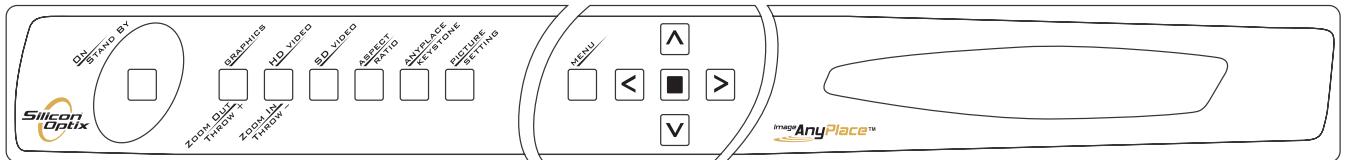

IMAGE ANYPLACE

IMAGE ANYPLACE FRONT PANEL

IMAGE ANYPLACE BACKPLANE

TYPICAL IMAGE ANYPLACE APPLICATION

ORDERING OPTIONS

- |                           |                       |  |
|---------------------------|-----------------------|--|
| 1. Image AnyPlace         | P/N: IA-100           | Video/graphics scaler with geometry correction for projection onto flat surfaces.  |
| 2. eWARP Designer         | P/N: IA-100_eWARP KEY | Optional software for expanding Image AnyPlace's capabilities to enable projection onto any surface. (curved, cylindrical, etc.) |
| 3. Cables                 | P/N: IA-100_CABLE     | Optional package of cables.  |
| 4. Rack-Mount Adapter Kit | P/N: IA-100_RM        | Optional rack-mount installation brackets.   |