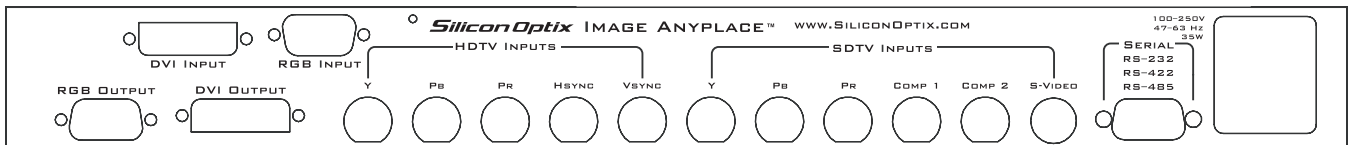

IMAGE ANYPLACE

IMAGE ANYPLACE FRONT PANEL

IMAGE ANYPLACE BACKPLANE

TYPICAL IMAGE ANYPLACE APPLICATION

ORDERING OPTIONS

- |                           |                       |  |
|---------------------------|-----------------------|--|
| 1. Image AnyPlace         | P/N: IA-100           | Video/graphics scaler with geometry correction for projection onto flat surfaces.  |
| 2. eWARP Designer         | P/N: IA-100_eWARP KEY | Optional software for expanding Image AnyPlace's capabilities to enable projection onto any surface. (curved, cylindrical, etc.) |
| 3. Cables                 | P/N: IA-100_CABLE     | Optional package of cables.  |
| 4. Rack-Mount Adapter Kit | P/N: IA-100_RM        | Optional rack-mount installation brackets.   |